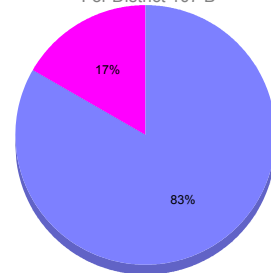

Goal, New, Dropped, Gain/Loss

Comparison of Membership Gain/Loss

Current Year Compared to the Previous Year

Gender Comparison 2010-2011

For District 107 B

Oct/Nov/Dec
■ Male ■ Female